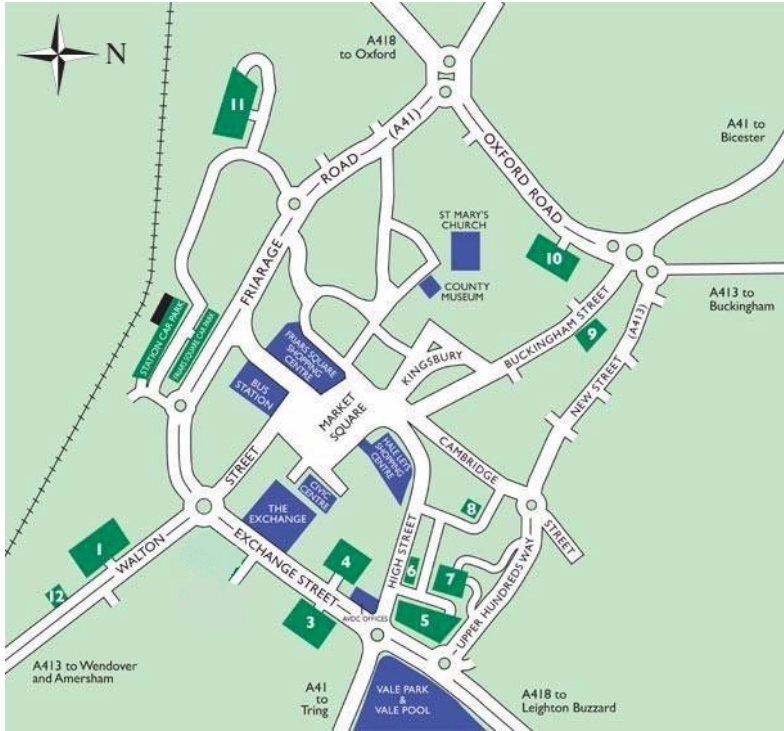

PARKING

Due to the limited car parking at the stadium, we can only offer parking to disabled cyclists. If you are driving, please park in one of Aylesbury's car parks (applicable parking fees) and NOT on the roads surrounding the Stadium.

	Number	Location	Spaces
Short Stay Car Parks	7	Upper Hundreds	305
	9	Coopers Yard	59
	3	Waterside	275
	6	Hale Street (maximum 1hour stay)	16
Long Stay	4	Exchange Street	377
	5	Hampden House	364
	10	Whitehall Street	38
Long Stay Outer Car Parks	11	Friarscroft	588
	1	Walton Street	100
Blue Badge Only	8	Anchor Lane	9